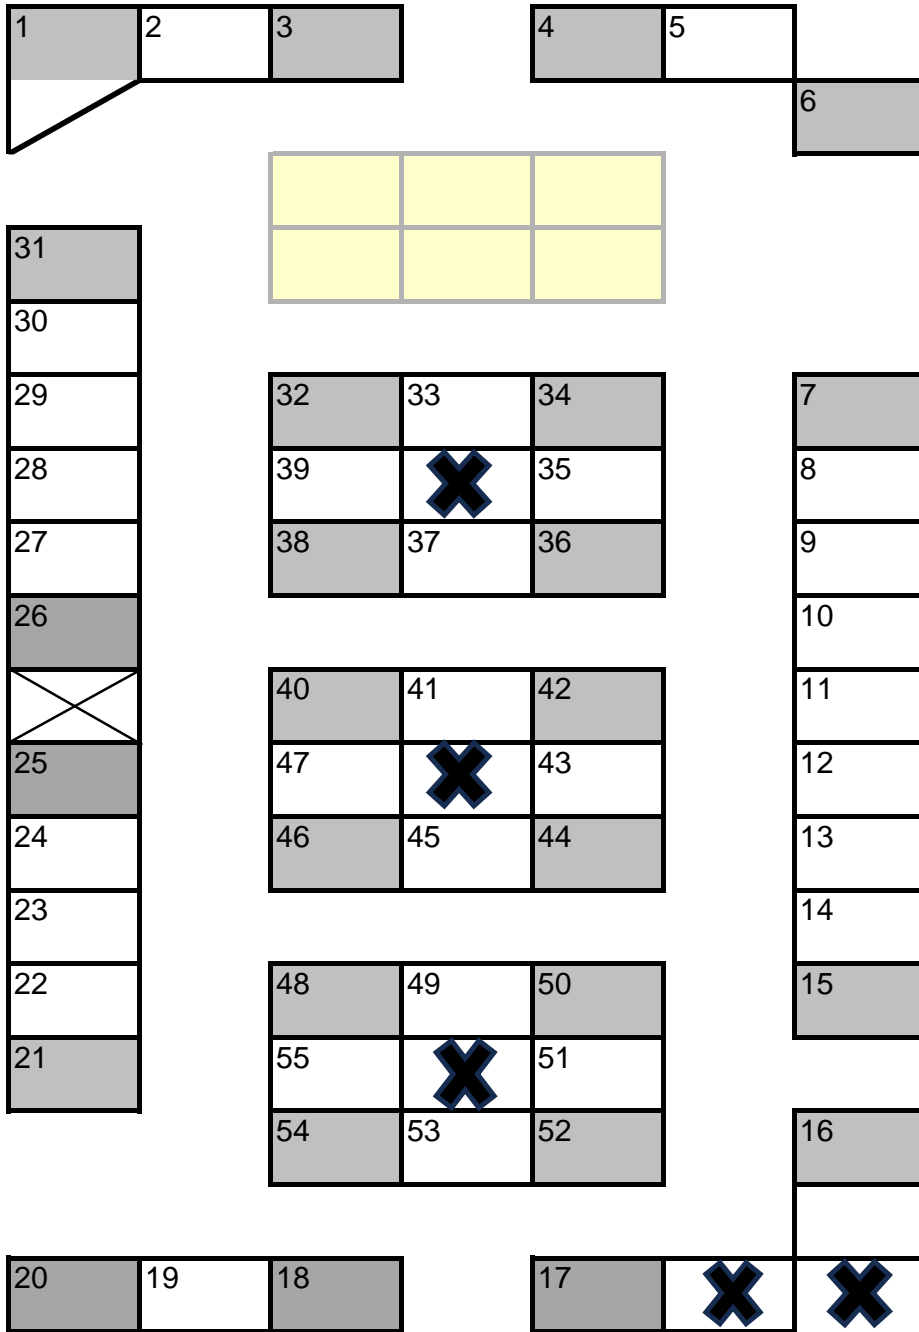

2025 LAYOUT FOR YOSEMITE HALL

MAIN ENTRANCE

SERVICE ENTRANCE

Indicates Corner Space