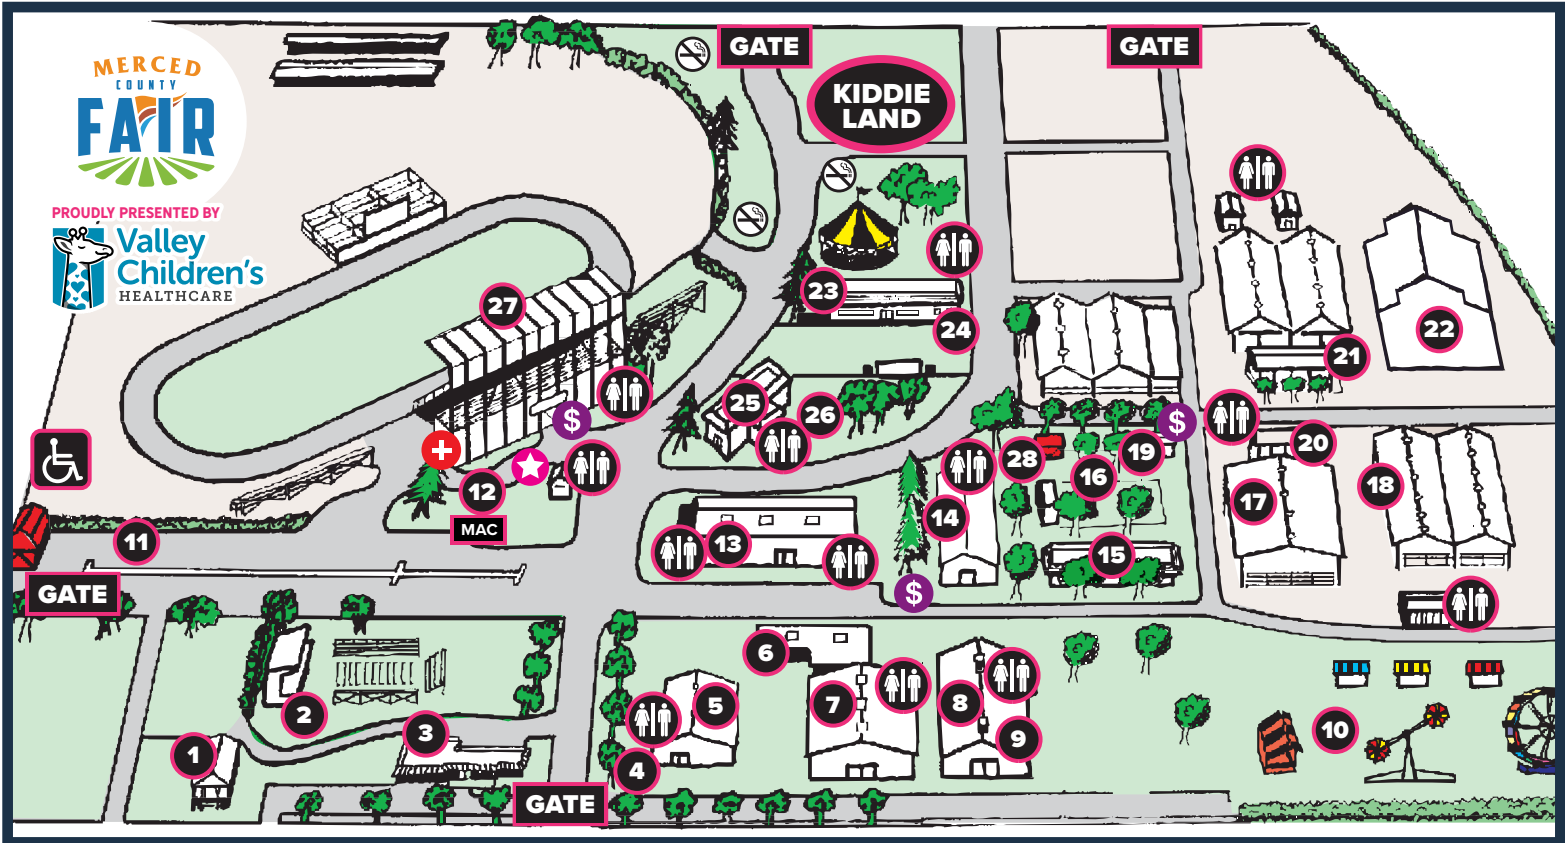

MERCED COUNTY FAIRGROUNDS MAP

- | | | |
|--|---|---|
| <ul style="list-style-type: none"> 1. El Capitan Lodge 2. Outdoor Theatre 3. Administration Office 4. Law Enforcement Information Booths 5. Agriculture-Horticulture 6. Security / Guest Services 7. Floriculture 8. Commercial Exhibits 9. Family Service/Baby Changing Station 10. Butler Amusements' Main Carnival Lot 11. Ag Mechanics Display 12. Memorial Garden 13. Arts Pavilion 14. Jr. Ag Mechanics 15. Dignity Health – Mercy Medical Center Stage | <ul style="list-style-type: none"> 16. CVC CVT Picnic Area 17. Glacier Barn 18. Dairy Barn 19. Livestock Office 20. Dairy Show Ring 21. Les McCabe Arena 22. Hilmar Cheese Barn/Swine Show Ring 23. Friends of Merced County Fair Lounge 24. Coors Light Stage/The Junction 25. New Makers Marketplace 26. Sunshine Lane Family Area with Petting Zoo, Pony Rides, Water Balls, All-Alaskan Racing Pigs and more! 27. Grandstand 28. Bue Devil Tailgate Party Zone | <ul style="list-style-type: none">  Dignity Health - Mercy Medical Center Found Children's Booth MAC Merced Assembly Center Monument  Tobacco-Free Areas  Restrooms  ATM  First Aid |
|--|---|---|